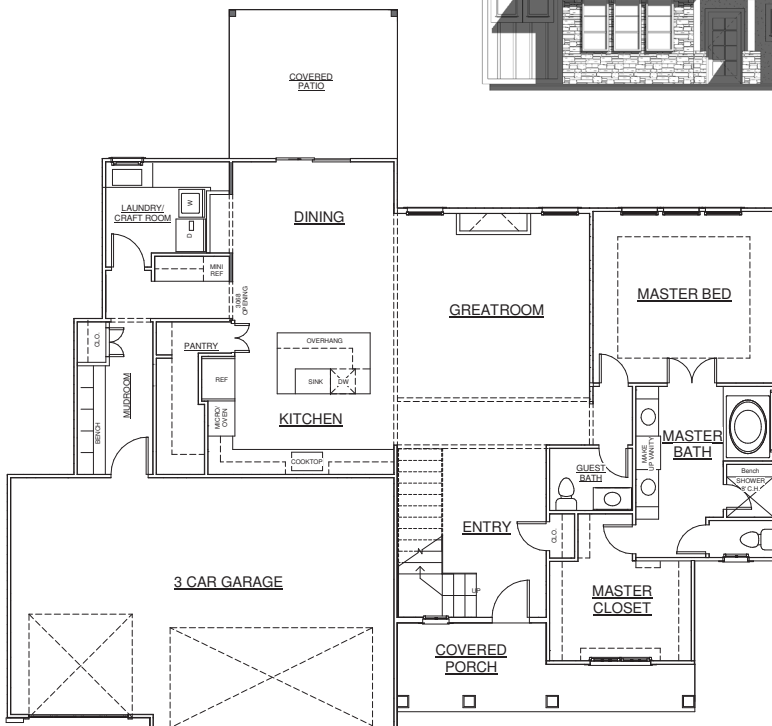

CARDINAL CREST

HOMES AND DESIGN

THE ANNISTON 1.5 STORY

1.5 Story • 4 Bedroom • 3.5 Bath • 2,800 Sq Ft

YOUR LOT | YOUR HOME | YOUR WAY

CRAFTSMAN

MEDITERRANEAN

MOUNTAIN

MAIN LEVEL

SECOND LEVEL