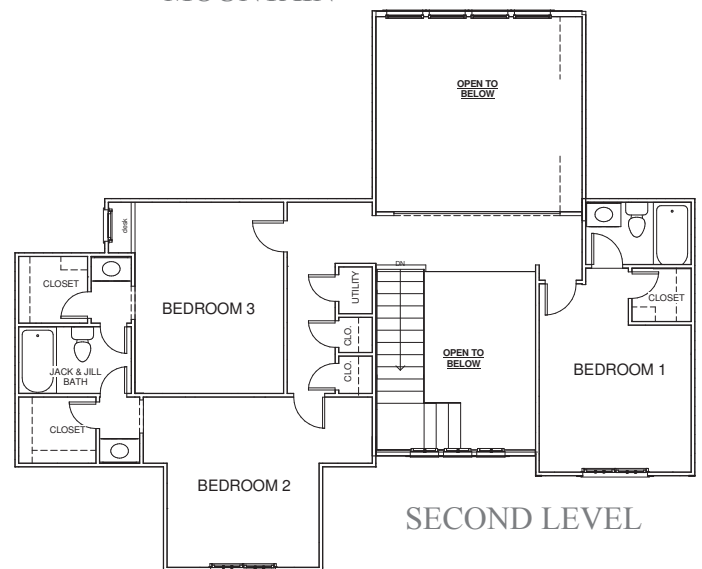

CARDINAL CREST

HOMES AND DESIGN

THE ANNISTON 1.5 STORY

1.5 Story • 4 Bedroom • 3.5 Bath • 2,800 Sq Ft

YOUR LOT | YOUR HOME | YOUR WAY

CRAFTSMAN

MEDITERRANEAN

MOUNTAIN

MAIN LEVEL

SECOND LEVEL